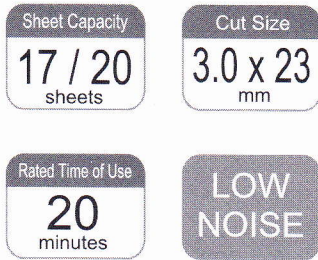

## Crosscut Shredder DINO grand

Two mounted slots for paper and media

Working Panel

### FEATURES :

1. Auto start / stop with photo cell
2. Auto stop and reverse if paper jams
3. Auto cut off if bin is open
4. Auto cut off if bin is full ( full container warning by 15 seconds alarm )
5. Auto cut off motor over heated
6. Can shred paper clips, staples, and IC Card
7. Specially processed and hardened individual cutting blade
8. Metal gears
9. Mobile on castors
10. ABS casing

### SPECIFICATION :

**NEW**

Power	230 V, 50 Hz
Power Consumption	410 W
Shred Size	3 x 23 ( mm )
Sheet Capacity	17 sheets (80 g, A4) / 1CD 20 sheets (70 g, A4) / 1CD
Speed	3.0 m / min
CD Throat Width	125 mm
Throat Width	240 mm
Container	30 / 5 L
Dimension	400 x 310 x 650 ( mm )
Net Weight	20.3 kg