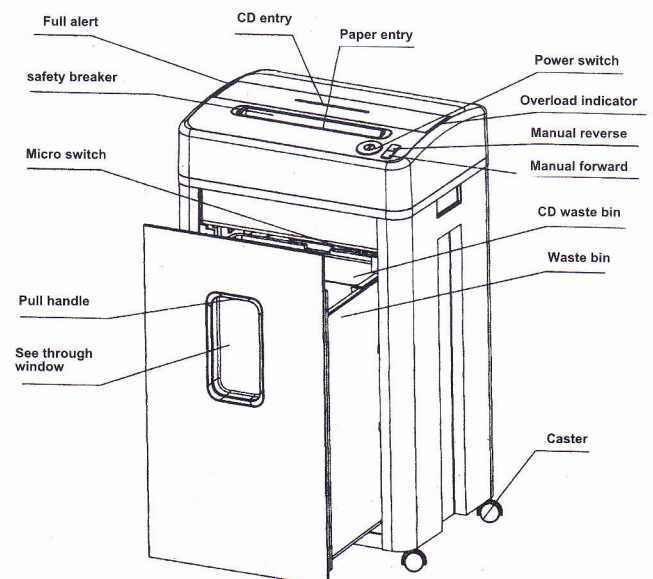

PRODUCT OUTLOOK AND NAMES

GOOD DESIGN | SUPER QUALITY | TOP PERFORMANCE | EXCELENT PRICE